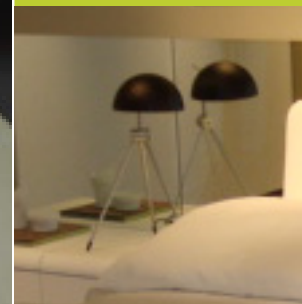

POLIFORM, SALONE INT. DEL MOBILE, MILAN 2007

Caravaggio
by Cecilie Manz

Poliform, Milan fair 2007

At Salone Internazionale del Mobile 2007 in Milan, Lightyears lamps were frequently used at the large Poliform stand.

Selected products: Caravaggio P4B, Concert P1, Radon T black and Takeru F.

LIGHT
YEARS