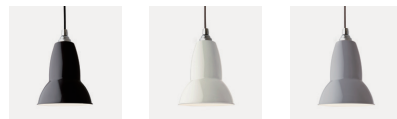

Jet Black

Linen White

Dove Grey

Pendant ¥20,000+tax

Maxi Pendant ¥29,000+tax