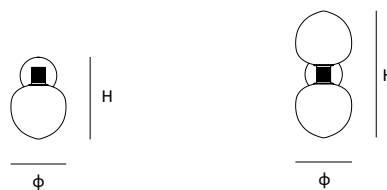

ITEM	COLOUR	CORD/WIRE	DIMENSIONS	INSTALLATION	SOCKET	PRICE
MEMOIR 130 WALL	Black	-	ø130 D165 H190	直付	G9 LED 20W形	¥73,000 +tax
MEMOIR 130 WALL	Brass	-	ø130 D165 H190	直付	G9 LED 20W形	¥73,000 +tax
MEMOIR 130 WALL II	Black	-	ø130 D165 H295	直付	G9 LED 20W形 x 2	¥95,000 +tax
MEMOIR 130 WALL II	Brass	-	ø130 D165 H295	直付	G9 LED 20W形 x 2	¥95,000 +tax