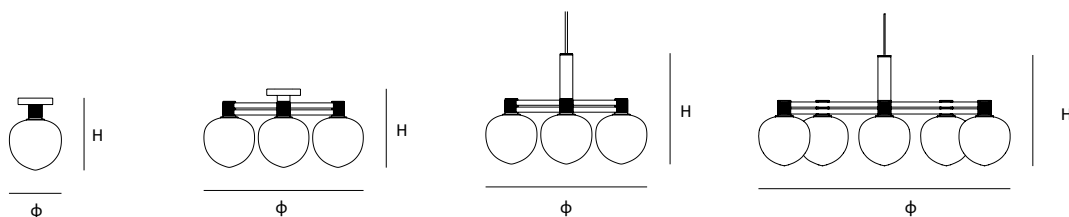

MEMOIR

by GamFratesi 2023

ITEM	COLOUR	CORD/WIRE	DIMENSIONS	INSTALLATION	SOCKET	PRICE
MEMOIR 130 CEILING	Brass	-	φ130 H180	直付	G9 LED 20W形	¥60,000 +tax
MEMOIR 130 CEILING III	Brass	-	φ430 H195	直付	G9 LED 20W形 x 3	¥168,000 +tax
MEMOIR 130 CHANDELIER III	Brass	White textile	φ430 H270 TH2000 (全長)	直付 (引掛シーリング仕様対応可)	G9 LED 20W形 x 3	¥188,000 +tax
MEMOIR 130 CHANDELIER V	Brass	White textile	φ620 H270 TH2000 (全長)	直付 (引掛シーリング仕様対応可)	G9 LED 20W形 x 5	¥285,000 +tax

* 電球は同梱されておりません。後方ページ推奨電球リストをご参照の上ご用意ください。

* (引掛シーリング仕様対応) は別途オプションになります。詳細は後方ページ「LYFA 吊り元加工対応リスト」をご参照ください。