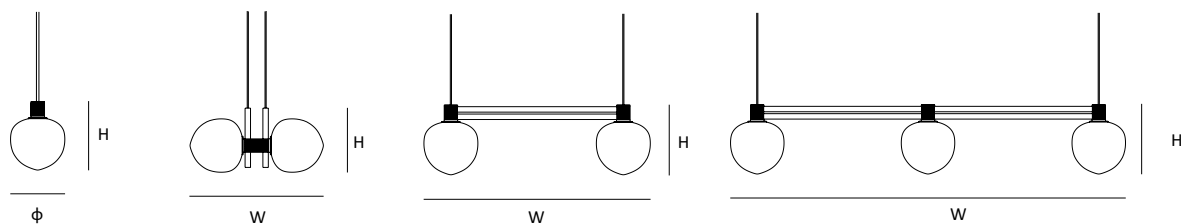

MEMOIR

by GamFratesi 2023

ITEM	COLOUR	CORD/WIRE	DIMENSIONS	INSTALLATION	SOCKET	PRICE
MEMOIR 130 PENDANT	Black	Black textile	ø130 H165 TH2000 (全長)	直付 (引掛シーリング仕様対応可)	G9 LED 20W形	67,000 +tax
MEMOIR 130 PENDANT	Brass	White textile	ø130 H165 TH2000 (全長)	直付 (引掛シーリング仕様対応可)	G9 LED 20W形	67,000 +tax
MEMOIR 130 PENDANT II	Brass	Black textile	W320 H150 TH2000 (全長)	直付	G9 LED 20W形 x 2	¥105,000 +tax
MEMOIR 130 PENDANT SIDE BY SIDE II	Brass	White textile	W515 H165 TH2000 (全長)	直付	G9 LED 20W形 x 2	¥115,000 +tax
MEMOIR 130 PENDANT SIDE BY SIDE III	Brass	White textile	W897 H165 TH2000 (全長)	直付	G9 LED 20W形 x 3	¥172,000 +tax

* 電球は同梱されておりません。後方ページ推奨電球リストをご参照の上ご用意ください。

* (引掛シーリング仕様対応) は別途オプションになります。詳細は後方ページ「LYFA 吊り元加工対応リスト」をご参照ください。